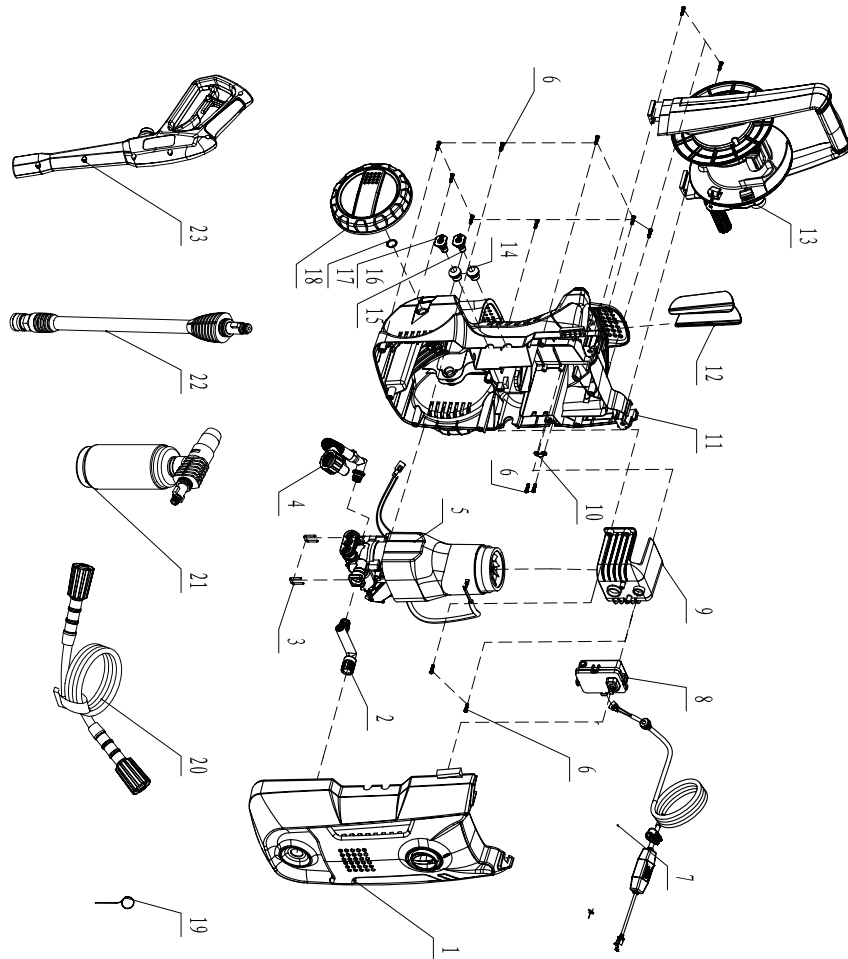

EXPLODED VIEW

FULL ASSEMBLIES LIST

ITEM NO.	PART NO.	DESCRIPTION	QTY
1	321011835	Upper housing assy	1
2	321021835	Outlet connector assy	1
3	33302365	U-clip	2
4	321031835	Inlet hose assy	1
5	321041835	Motor & pump assy	1
6	32202847	ST4.2*15-F Screw	14
7	332031835	Power cord assy	1
8	321051835	Switch box assy	1
9	341101630	Fan cover	1
10	3410801	Wire clamp	1
11	321081835	Lower housing assy	1
12	341231630	Gun holder	1
13	321061835	Hose reel assembly	1
14	34211319	Nozzle grommet	2
15	31240363	40 Degree nozzle	1
16	31225363	25Degree nozzle	1
17	32903115	Axle Clip	2
18	321071835	Wheel assy	2
19	33201671	Cleaning tool	1
20	31103973	25" High pressure hose	1
21	31111368	Soap tank	1
22	312011639	Plastic gun wand assy	1
23	321091835	Plastic gun handle assy	1

TOLL-FREE HELPLINE: 1-888-90WORKS (888.909.6757)

Rev: 00 (15-01-15)