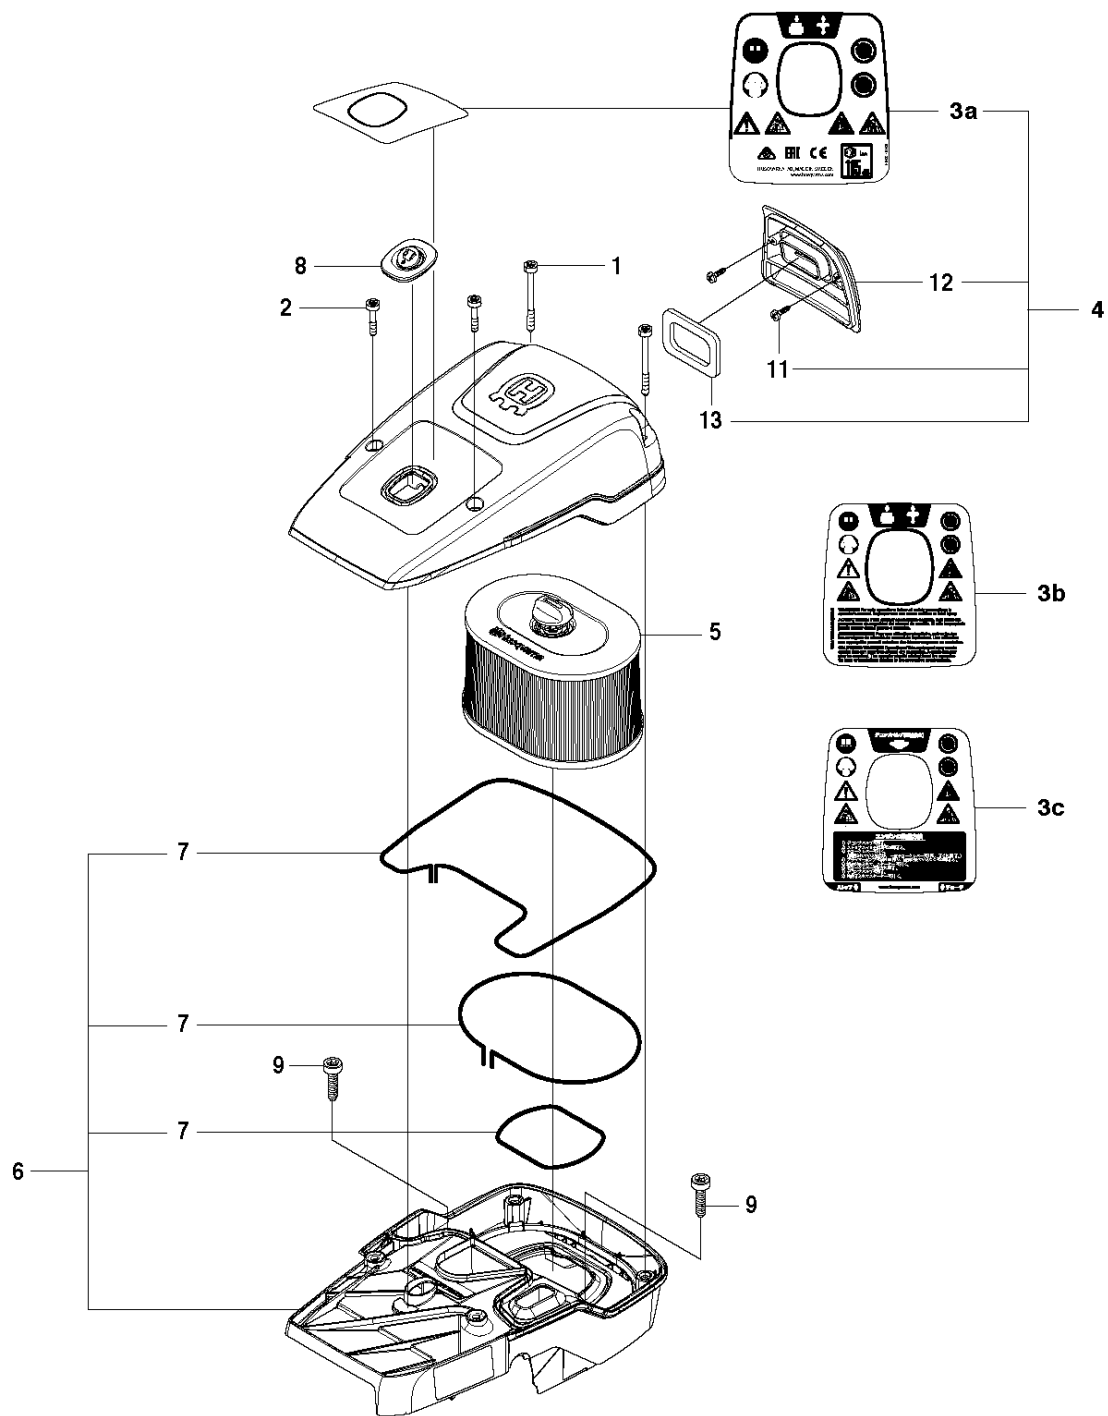

# SPARE PARTS LIST

POWER CUTTERS

K970 II CHAIN, 2015-03

K970 II Chain

10 — **K970**  
**CHAIN**

## AIR FILTER COVER

K970 II CHAIN, 2015-03

Ref	Part No	Description	Remark	QTY KIT
1	503 21 53-56	SCREW ITXSCM		2
2	503 21 53-26	SCREW ITXSCM		2
3a	584 91 33-04	DECAL		1
3b	584 91 33-01	DECAL		1
3c	584 91 33-03	DECAL		1
4	587 00 51-02	FILTER COVER ASSY		1
5	510 24 41-04	AIR FILTER		1
6	586 35 64-02	CYLINDER COVER ASSY	Incl. 7	1
7	525 61 70-04	SEALING	L=1,2 M. Cut to fit	2
8	585 42 83-01	PLUG		1
9	503 21 53-30	SCREW ITXSCM		2
10	525 57 16-04	DECAL		1
11	729 52 89-71	SCREW CRPANT		2
12	576 43 14-01	COVER		1
13	578 06 53-01	SEALING		1

## CARBURETOR

K970 II CHAIN, 2015-03

Ref	Part No	Description	Remark	QTY KIT
1	505 28 33-06	HOSE CLAMP		1
2	506 41 41-01	INLET PIPE		1
3	544 15 01-01	FLANGE		1
4	503 21 53-16	SCREW ITXSCM		2
5	544 11 39-01	CONSOLE		1
6	503 21 53-30	SCREW ITXSCM		1
7	506 41 42-01	PLATE		1
8	584 91 30-01	CARBURETOR	Walbro RWJ-5	1
9	505 14 84-01	LEVER		1
10	576 49 04-01	THROTTLE CABLE ASSY		1
11	522 85 62-01	FLANGE INLET PIPE		1
12	521 92 67-01	INLET PIPE		1
13	510 24 39-01	FILTER CONNECTION		1
14	501 97 18-01	SCREW ITXSCM		2
15	586 06 21-01	CHISEL GUIDE		1
16	506 23 20-11	CHOKE	Incl. 17	1
17	506 27 25-01	WEAR PROTECTION		1
18	502 44 58-01	GASKET KIT	Walbro RWJ-5	1
19	502 44 59-02	REPAIR KIT	Walbro RWJ-5	1

## CLUTCH COVER

K970 II CHAIN, 2015-03

Ref	Part No	Description	Remark	QTY KIT
1	506 33 25-05	CLUTCH COVER	Incl. 2, 3	1
2	544 87 23-01	LABEL		1
3	544 05 77-01	GUIDE PIN	Incl. 4	1
4	740 42 04-00	O-RING		2
5	506 34 10-04	LEVER	Incl. 7	1
6	506 39 88-01	ADJUSTING NUT		1
7	740 48 18-02	O-RING		1
8	506 33 34-02	COVER		1
9	506 33 28-01	LOCK WASHER		1
10	723 53 27-51	SCREW SLCSFM		3
11	506 34 72-01	LEVER		1
12	506 33 35-01	HUB CAP		1
13	506 38 77-01	SCREW		1
14	506 33 32-01	PLATE		1
15	506 33 33-01	PAWL		1
16	506 35 94-03	SCREW	Incl. 13 - 15	1