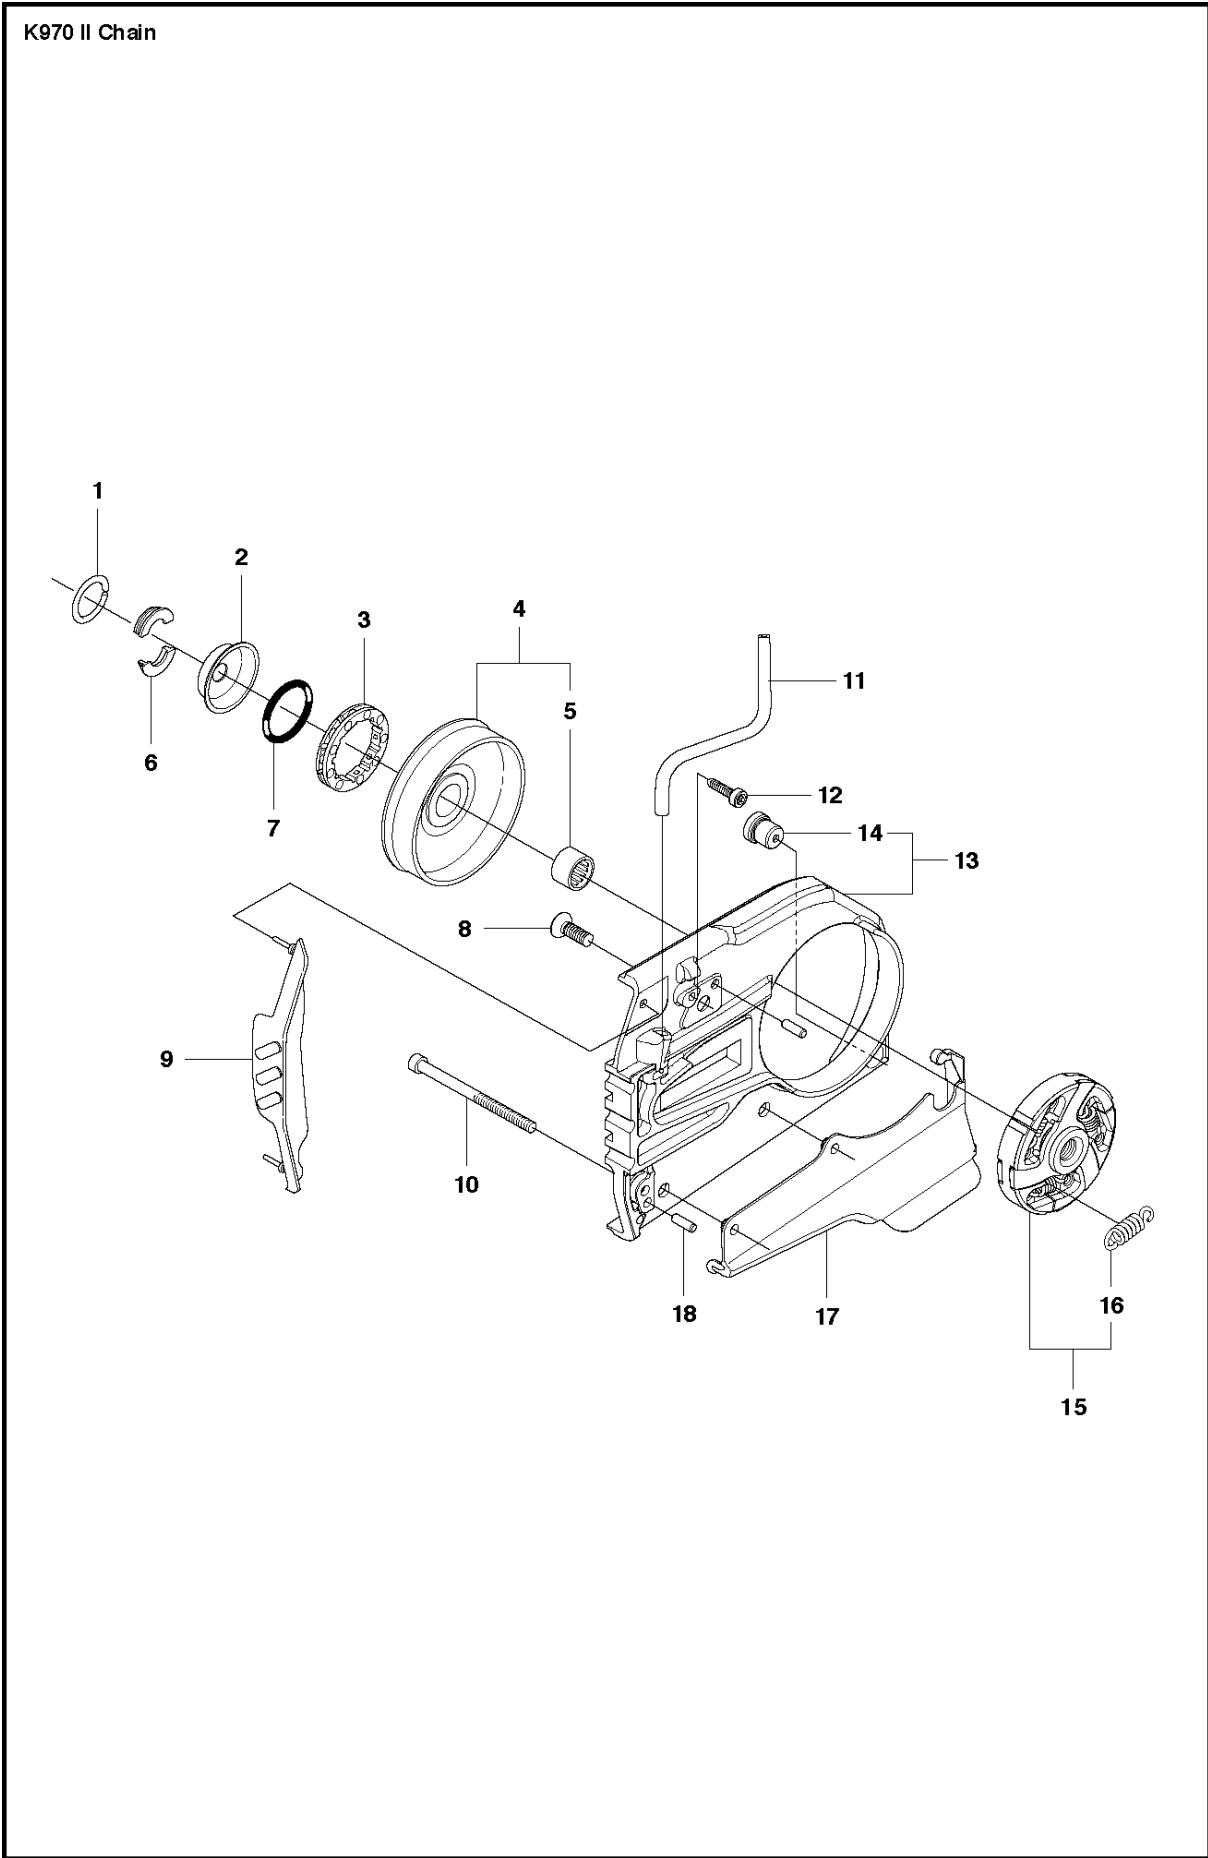

## AIR FILTER COVER

K970 II CHAIN, 2015-03

Ref	Part No	Description	Remark	QTY KIT
1	503 21 53-56	SCREW ITXSCM		2
2	503 21 53-26	SCREW ITXSCM		2
3a	584 91 33-04	DECAL		1
3b	584 91 33-01	DECAL		1
3c	584 91 33-03	DECAL		1
4	587 00 51-02	FILTER COVER ASSY		1
5	510 24 41-04	AIR FILTER		1
6	586 35 64-02	CYLINDER COVER ASSY	Incl. 7	1
7	525 61 70-04	SEALING	L=1,2 M. Cut to fit	2
8	585 42 83-01	PLUG		1
9	503 21 53-30	SCREW ITXSCM		2
10	525 57 16-04	DECAL		1
11	729 52 89-71	SCREW CRPANT		2
12	576 43 14-01	COVER		1
13	578 06 53-01	SEALING		1

## CARBURETOR

K970 II CHAIN, 2015-03

Ref	Part No	Description	Remark	QTY KIT
1	505 28 33-06	HOSE CLAMP		1
2	506 41 41-01	INLET PIPE		1
3	544 15 01-01	FLANGE		1
4	503 21 53-16	SCREW ITXSCM		2
5	544 11 39-01	CONSOLE		1
6	503 21 53-30	SCREW ITXSCM		1
7	506 41 42-01	PLATE		1
8	584 91 30-01	CARBURETTOR	Walbro RWJ-5	1
9	505 14 84-01	LEVER		1
10	576 49 04-01	THROTTLE CABLE ASSY		1
11	522 85 62-01	FLANGE INLET PIPE		1
12	521 92 67-01	INLET PIPE		1
13	510 24 39-01	FILTER CONNECTION		1
14	501 97 18-01	SCREW ITXSCM		2
15	586 06 21-01	CHISEL GUIDE		1
16	506 23 20-11	CHOKE	Incl. 17	1
17	506 27 25-01	WEAR PROTECTION		1
18	502 44 58-01	GASKET KIT	Walbro RWJ-5	1
19	502 44 59-02	REPAIR KIT	Walbro RWJ-5	1

## CLUTCH COVER

K970 II CHAIN, 2015-03

Ref	Part No	Description	Remark	QTY KIT
1	506 33 25-05	CLUTCH COVER	Incl. 2, 3	1
2	544 87 23-01	LABEL		1
3	544 05 77-01	GUIDE PIN	Incl. 4	1
4	740 42 04-00	O-RING		2
5	506 34 10-04	LEVER	Incl. 7	1
6	506 39 88-01	ADJUSTING NUT		1
7	740 48 18-02	O-RING		1
8	506 33 34-02	COVER		1
9	506 33 28-01	LOCK WASHER		1
10	723 53 27-51	SCREW SLCSFM		3
11	506 34 72-01	LEVER		1
12	506 33 35-01	HUB CAP		1
13	506 38 77-01	SCREW		1
14	506 33 32-01	PLATE		1
15	506 33 33-01	PAWL		1
16	506 35 94-03	SCREW	Incl. 13 - 15	1