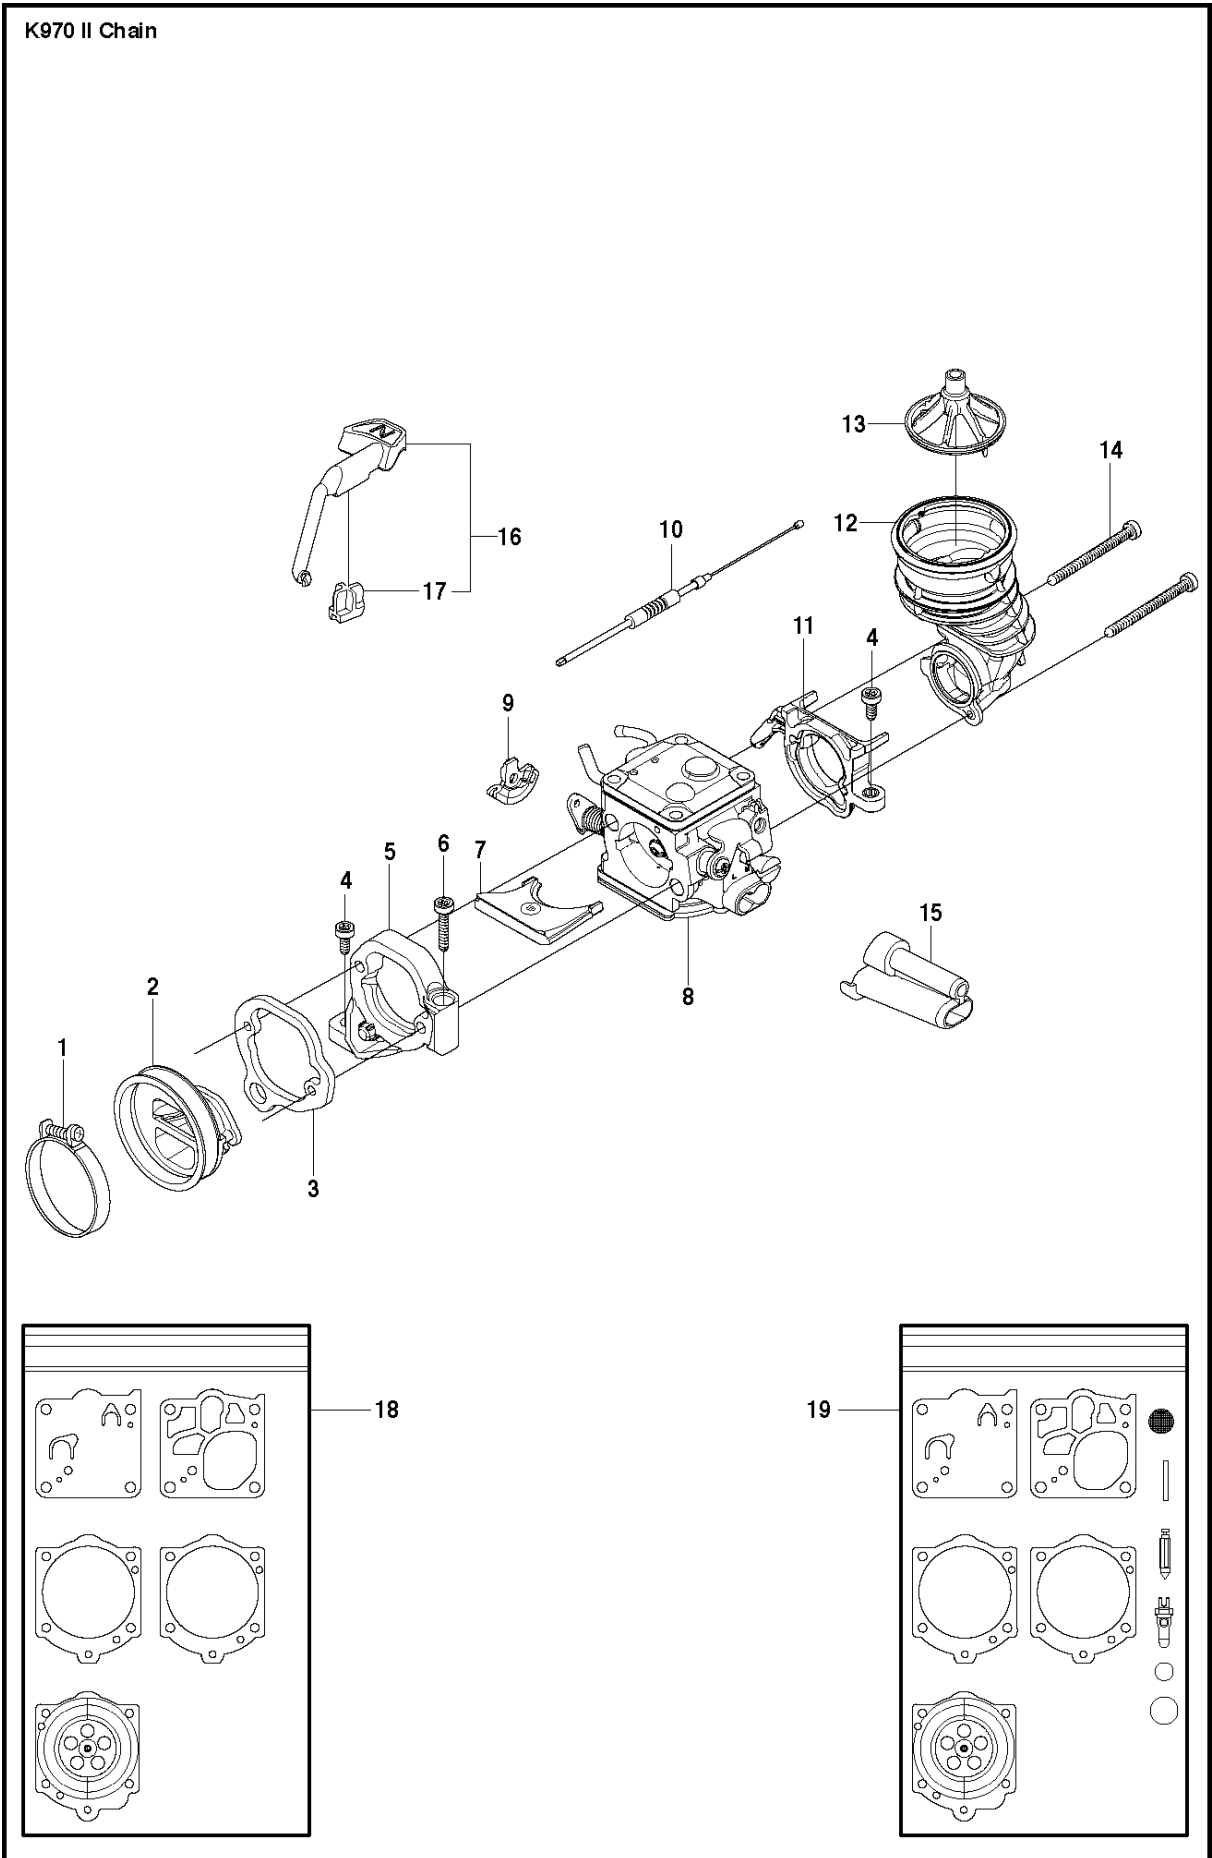

# SPARE PARTS LIST

POWER CUTTERS

K970 II CHAIN, 2015-03

K970 II Chain

10 — **K970**  
**CHAIN**

## AIR FILTER COVER

K970 II CHAIN, 2015-03

Ref	Part No	Description	Remark	QTY KIT
1	503 21 53-56	SCREW ITXSCM		2
2	503 21 53-26	SCREW ITXSCM		2
3a	584 91 33-04	DECAL		1
3b	584 91 33-01	DECAL		1
3c	584 91 33-03	DECAL		1
4	587 00 51-02	FILTER COVER ASSY		1
5	510 24 41-04	AIR FILTER		1
6	586 35 64-02	CYLINDER COVER ASSY	Incl. 7	1
7	525 61 70-04	SEALING	L=1,2 M. Cut to fit	2
8	585 42 83-01	PLUG		1
9	503 21 53-30	SCREW ITXSCM		2
10	525 57 16-04	DECAL		1
11	729 52 89-71	SCREW CRPANT		2
12	576 43 14-01	COVER		1
13	578 06 53-01	SEALING		1

## CARBURETOR

K970 II CHAIN, 2015-03

Ref	Part No	Description	Remark	QTY KIT
1	505 28 33-06	HOSE CLAMP		1
2	506 41 41-01	INLET PIPE		1
3	544 15 01-01	FLANGE		1
4	503 21 53-16	SCREW ITXSCM		2
5	544 11 39-01	CONSOLE		1
6	503 21 53-30	SCREW ITXSCM		1
7	506 41 42-01	PLATE		1
8	584 91 30-01	CARBURETTOR	Walbro RWJ-5	1
9	505 14 84-01	LEVER		1
10	576 49 04-01	THROTTLE CABLE ASSY		1
11	522 85 62-01	FLANGE INLET PIPE		1
12	521 92 67-01	INLET PIPE		1
13	510 24 39-01	FILTER CONNECTION		1
14	501 97 18-01	SCREW ITXSCM		2
15	586 06 21-01	CHISEL GUIDE		1
16	506 23 20-11	CHOKE	Incl. 17	1
17	506 27 25-01	WEAR PROTECTION		1
18	502 44 58-01	GASKET KIT	Walbro RWJ-5	1
19	502 44 59-02	REPAIR KIT	Walbro RWJ-5	1

## CLUTCH COVER

K970 II CHAIN, 2015-03

Ref	Part No	Description	Remark	QTY KIT
1	506 33 25-05	CLUTCH COVER	Incl. 2, 3	1
2	544 87 23-01	LABEL		1
3	544 05 77-01	GUIDE PIN	Incl. 4	1
4	740 42 04-00	O-RING		2
5	506 34 10-04	LEVER	Incl. 7	1
6	506 39 88-01	ADJUSTING NUT		1
7	740 48 18-02	O-RING		1
8	506 33 34-02	COVER		1
9	506 33 28-01	LOCK WASHER		1
10	723 53 27-51	SCREW SLCSFM		3
11	506 34 72-01	LEVER		1
12	506 33 35-01	HUB CAP		1
13	506 38 77-01	SCREW		1
14	506 33 32-01	PLATE		1
15	506 33 33-01	PAWL		1
16	506 35 94-03	SCREW	Incl. 13 - 15	1