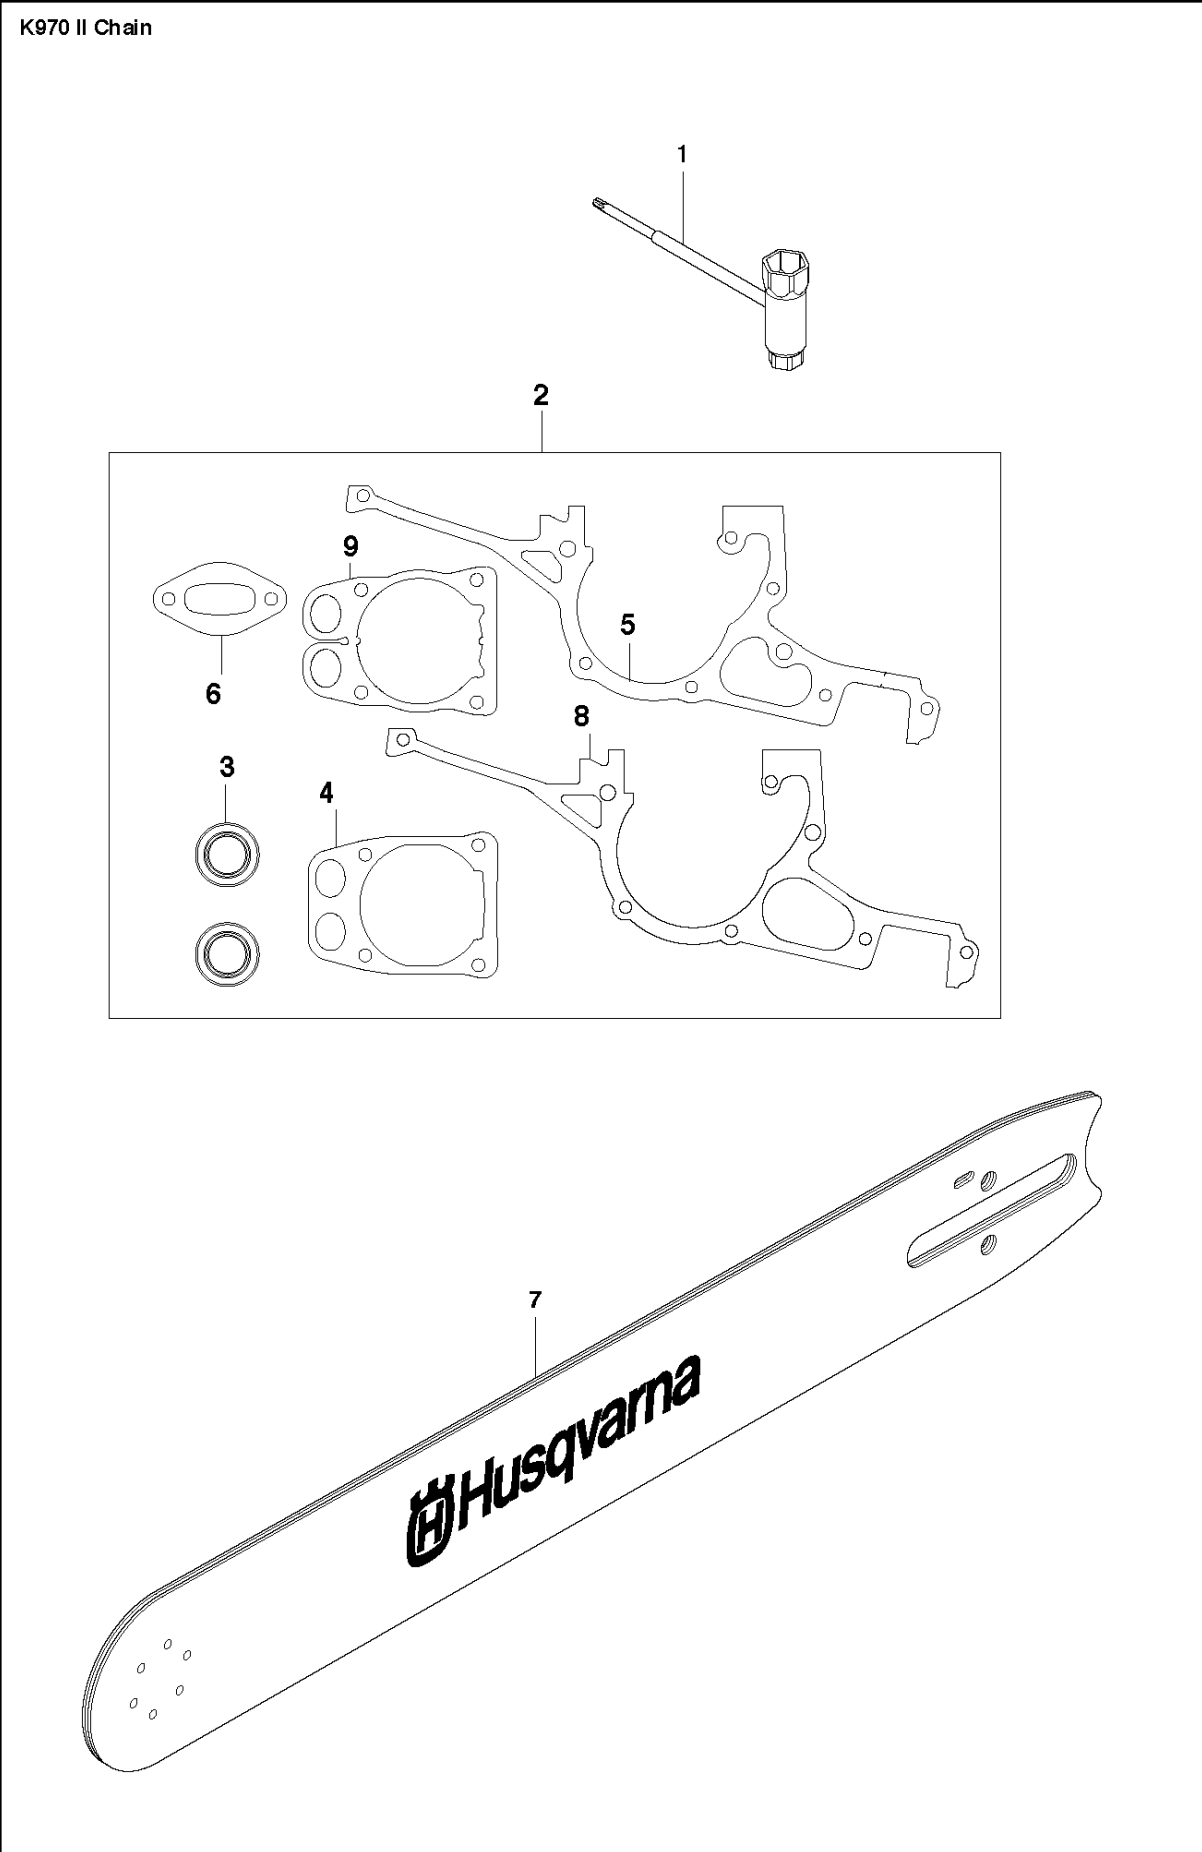

TOOLS

K970 II CHAIN, 2015-03

Ref	Part No	Description	Remark	QTY KIT
1	506 38 26-01	COMBINATION TOOL		1
2	544 22 98-06	GASKET KIT	Incl. 3-6, 8-9	1
3	503 26 02-04	SEALING RING		2
4	576 49 94-01	GASKET		1
5	577 98 89-01	GASKET		1
6	506 37 81-01	GASKET MUFFLER		1
7	506 34 62-02	BAR		1
8	506 41 39-04	GASKET		1
9	579 34 00-01	GASKET		1